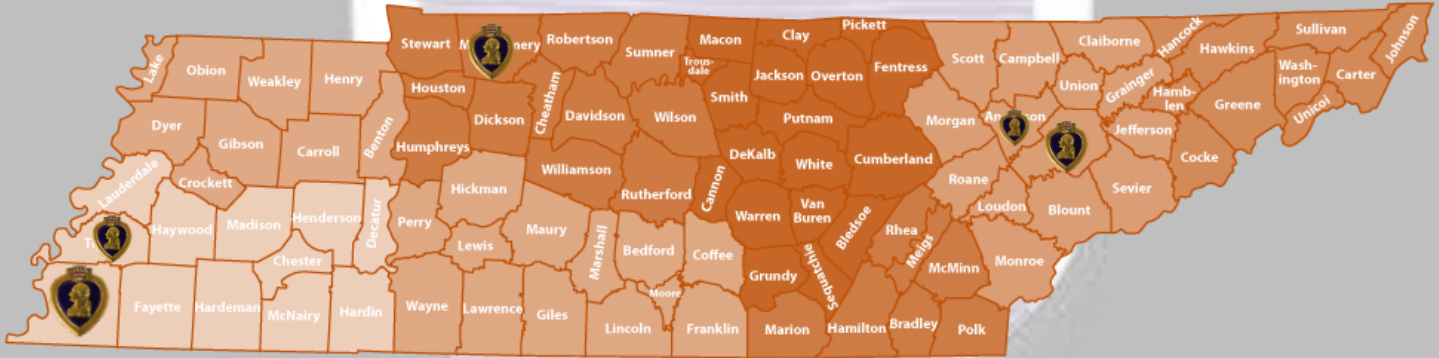

TENNESSEE PURPLE HEART ENTITIES

CITIES

- 1 Clarksville, TN 37040
- 2 Covington, TN 38019
- 3 Germantown, TN 38138
- 4 Munford, TN 38058
- 5 White Bluff, TN 37187

COUNTIES

- 1 Anderson County, TN 37716
- 2 Knox County, TN 37902
- 3 Montgomery County, TN 37040
- 4 Shelby County, TN 38103
- 5 Tipton County, TN 38015

COLLEGES/UNIVERSITIES

- ◆ University of Tennessee, Knoxville, TN 37996

OTHER LOCATIONS

- ◆ Speedway
- ◆ Synergy Veterans Home Care

PURPLE HEART TRAIL ROUTES

- ◆ US-321
- ◆ Also segments on these highways: US 41, US 41A, US 412, US 11, US 11E, US 11W, US 70/25, US 31, US 51, US 79, & SR 55