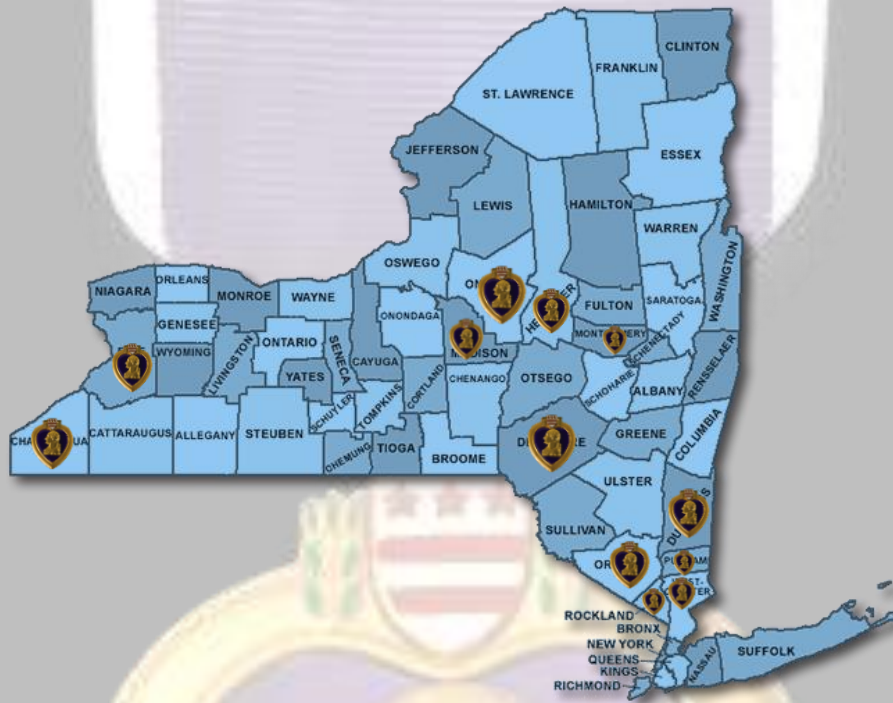

# NEW YORK PURPLE HEART ENTITIES

## STATE

📍 New York, USA 12224

## CITIES/TOWNS/VILLAGES

- 📍 Babylon, NY 11757
- 📍 Bedford, NY 10506
- 📍 Beekman, NY 12570

- Briarcliff Manor, NY 10510
  - Buchanan, NY 10511
  - Buffalo, NY 14202
  - Carmel, NY 10541
  - Cortlandt, NY 10567
- Croton-on-Hudson, NY 10520
  - Glen Cove, NY 11542
- Greenburgh, NY 10607 Westchester County
  - Halfmoon, NY 12065
  - Harrison, NY 10528
- Hastings-on-Hudson, NY 10706
  - Irvington, NY 10533
  - Kent, NY 10512
- Lewisboro, NY 10590
  - Malone, NY 12953
- Mount Kisco, NY 10549
- Mount Pleasant, NY 10570
- Mount Vernon, NY 10550
- New York City, NY 10001
- Newburgh, NY 12550
- North Castle, NY 10504
  - Oneida, NY 13421
  - Ossining, NY 10562
- Oyster Bay, NY 11771
- Patterson, NY 12563
- Philipstown, NY 10516

## OTHER LOCATIONS

- ◆ 22nd Congressional District, NY 13502

- ◆ Illuminated Empire State Building, New York, NY  
10118
- ◆ Keller Chevrolet, 3600 Genesee St., Cheektowaga,  
NY 14225
- ◆ Scranton Volunteer Fire Company, 5395 Scranton  
Rd, Hamburg, NY 14075- “Purple Heart Fire Hall”
- ◆ Walmart Distribution Center #6038, 8827 Old River  
Rd, Marcy, NY 13403