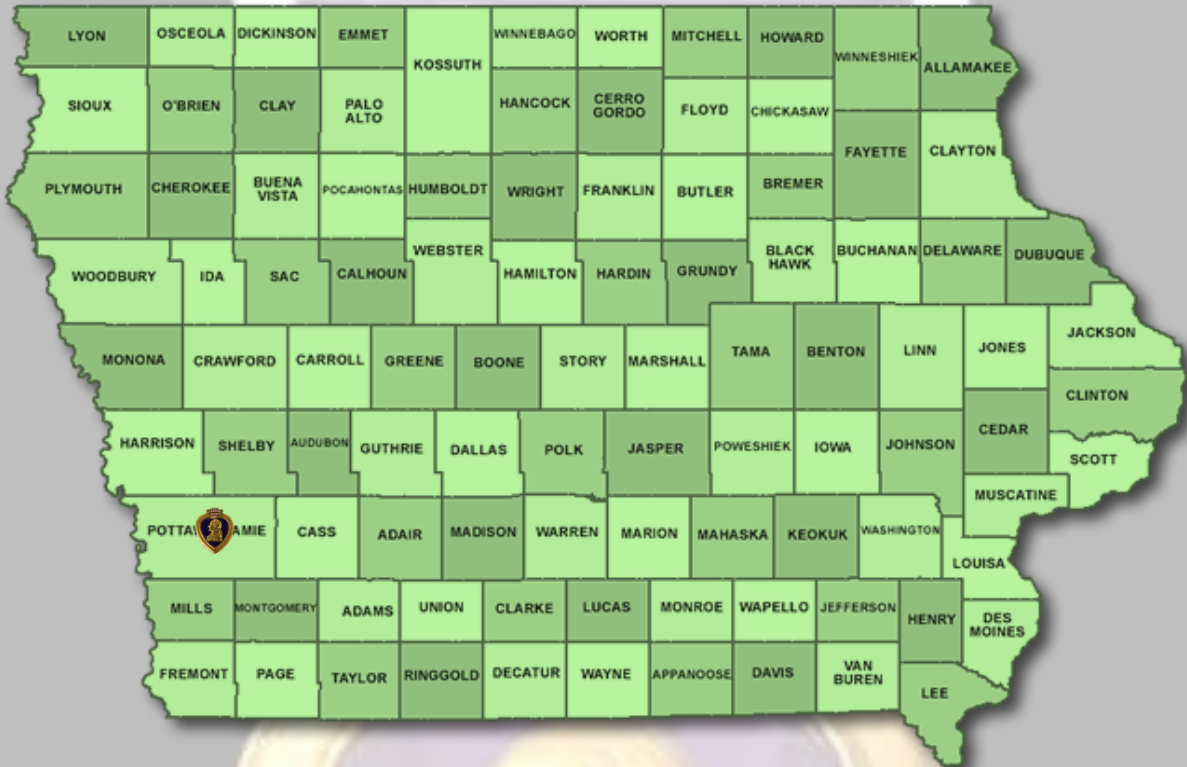

# IOWA PURPLE HEART ENTITIES

## CITIES

📍 Council Bluffs, IA 51501

## COUNTIES

📍 Pottawattamie County, IA 51501

# PURPLE HEART TRAIL ROUTES

- ◆ US 65/IA 5, along the beltway in Des Moines: Runs from I-35 on SW side of Des Moines to I-80 on NE side of Des Moines.