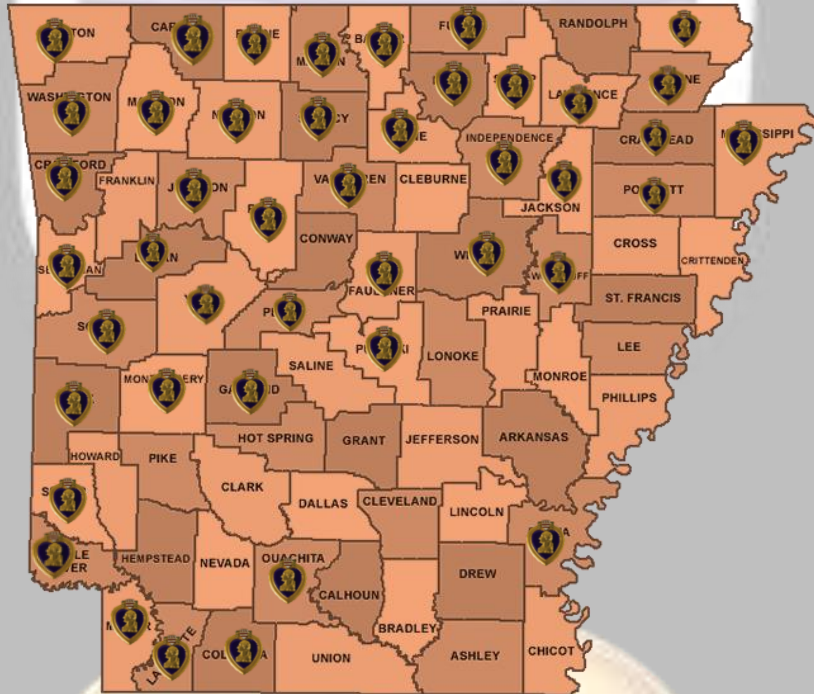

## STATE

📍 Arkansas, USA 72201

## CITIES/COMMUNITIES

- 📍 Alma, AR 72921
- 📍 Augusta, AR 72006
- 📍 Avoca, AR 72711
- 📍 Bald Knob, AR 72010
- 📍 Batesville, AR 72501

- Beebe, AR 72012
- Bella Vista, AR 72714
- Bentonville, AR 72712
- Berryville, AR 72616
- Blytheville, AR 72315
- Booneville, AR 72927
- Brookland, AR 72417
- Cabot, AR 72023
- Cave City, AR 72521
- Cave Springs, AR 72718
- Centerton, AR 72719
- Corning, AR 72422
- Cotter, AR 72626
- Cotton Plant, AR 72036
- De Queen, AR 71832
- Decatur, AR 72722
- Dermott, AR 71638
- Eureka Springs, AR 72632
- Fairfield Bay, AR 72088
- Fayetteville, AR 72701
- Flippin, AR 72634
- Fort Smith, AR 72901
- Garfield, AR 72732
- Gentry, AR 72734
- Gosnell, AR 72315
- Gravette, AR 72736

## PURPLE HEART TRAIL ROUTES

- I-30, Little Rock to Texarkana
  - I-40
- I-49- Louisiana to Texarkana
- I-55-From Tennessee Line to Missouri Line
  - I-430 in Pulaski Co. (Little Rock)
  - I-540- From Oklahoma Line to I-40
- I-555- From Jonesboro, AR to Turrell, AR
- I-49 from I-40 near Alma, AR to Arkansas/Missouri  
border